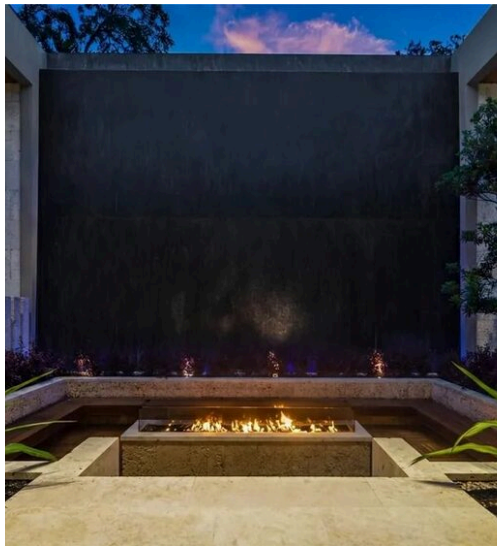

PRICE

SQUARE METRES

5

ROOMS

DESCRIPTION

Crestpoint Estate - A contemporary architectural masterpiece in the heart of Pinecrest

In the prestigious neighborhood of Pinecrest, Crestpoint Estate represents an extraordinary synthesis of contemporary architecture, international design and resort-style lifestyle, a residence conceived for those who seek absolute excellence, privacy and uncompromising sophistication. Tucked behind a dramatic parametric entrance and surrounded by over 55,000 square feet of private gardens, the property spans over 16,000 square feet in total, offering one of the most exclusive residential experiences in the entire Miami area. From the first glance, the architecture expresses a refined material quest through a palette composed of oolitic stone, cumaru wood, and precious Venetian plaster, creating a perfect balance between contemporary elegance and natural warmth. The arrival is defined by a striking LED-lit courtyard that leads to a monumental double-height lobby, dominated by a spectacular sculptural suspended staircase made of solid walnut. Natural light becomes the absolute protagonist thanks to an iconic slanting skylight over the grand main hall and a fully glazed corridor that runs