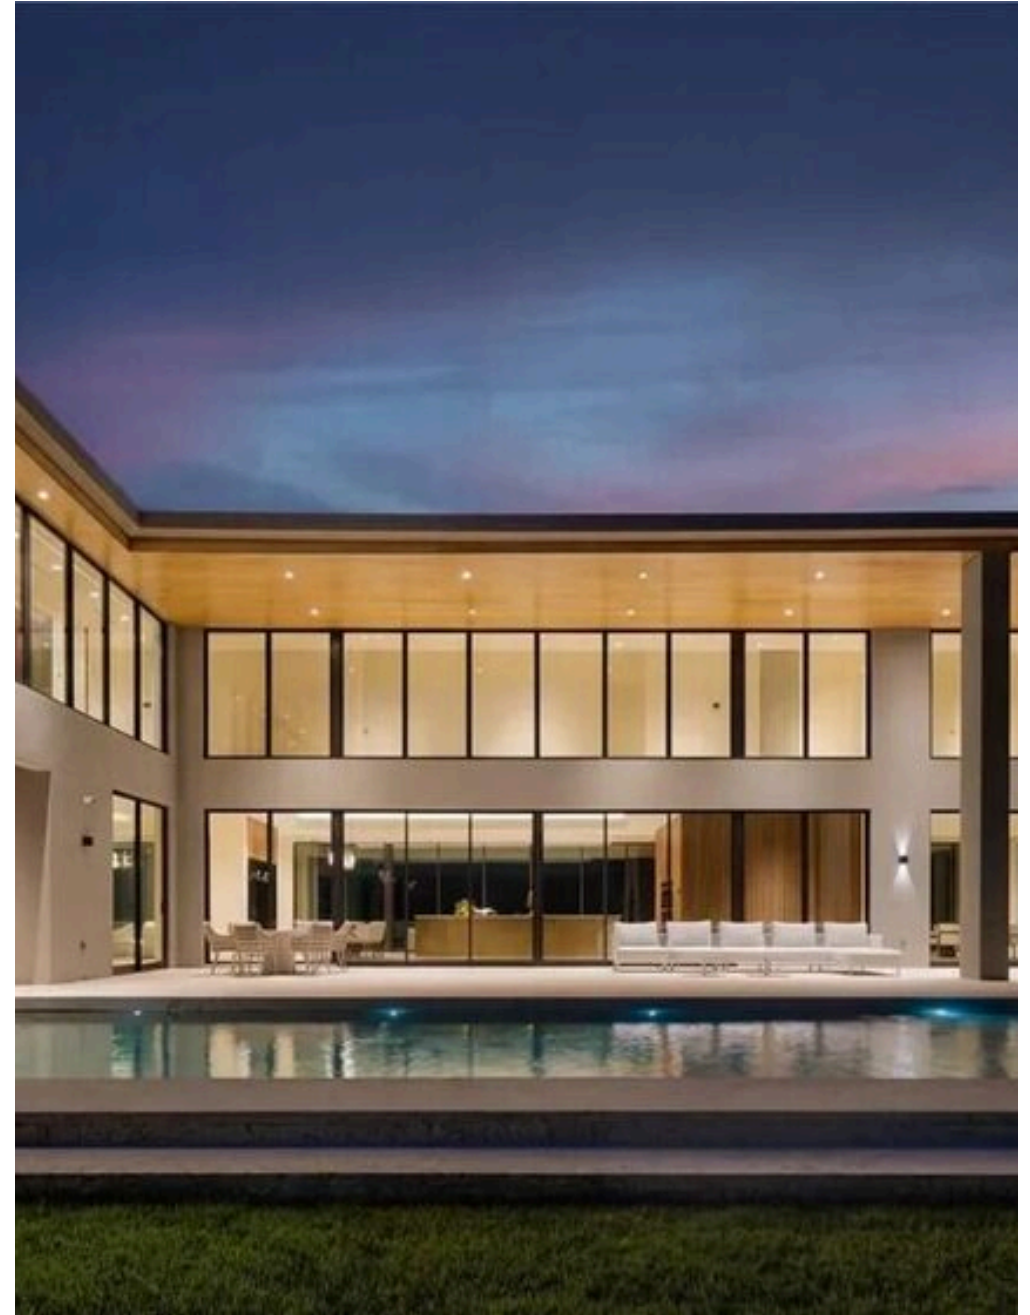

ABIUSO
LUXURY ESTATES
INTERNATIONAL

Abiuso Luxury Estates International

AGENCY — BARI

PINECREST — FL

Crestpoint Estate - A contemporary architectural masterpiece in the heart of Pinecrest

\$ 25.000.000 | 1045 m²

PRICE

SQUARE METRES

5

ROOMS

DESCRIPTION

Crestpoint Estate - A contemporary architectural masterpiece in the heart of Pinecrest

In the prestigious neighborhood of Pinecrest, Crestpoint Estate represents an extraordinary synthesis of contemporary architecture, international design and resort-style lifestyle, a residence conceived for those who seek absolute excellence, privacy and uncompromising sophistication. Tucked behind a dramatic parametric entrance and surrounded by over 55,000 square feet of private gardens, the property spans over 16,000 square feet in total, offering one of the most exclusive residential experiences in the entire Miami area. From the first glance, the architecture expresses a refined material quest through a palette composed of oolitic stone, cumaru wood, and precious Venetian plaster, creating a perfect balance between contemporary elegance and natural warmth. The arrival is defined by a striking LED-lit courtyard that leads to a monumental double-height lobby, dominated by a spectacular sculptural suspended staircase made of solid walnut. Natural light becomes the absolute protagonist thanks to an iconic slanting skylight over the grand main hall and a fully glazed corridor that runs