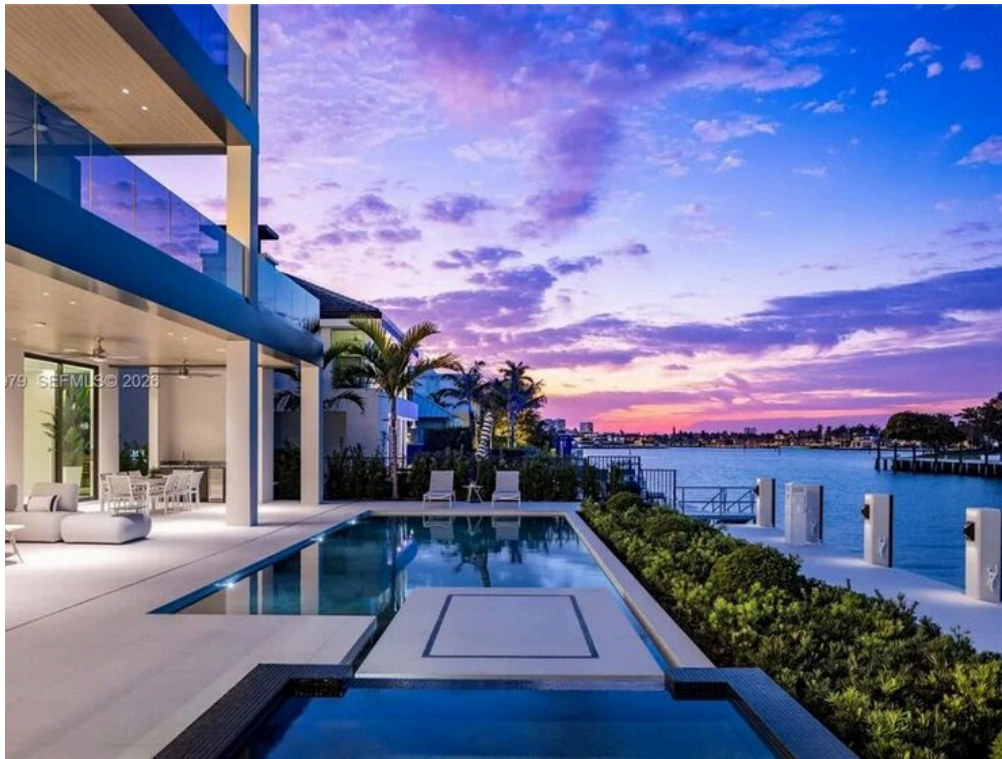

SQUARE METRES

5

ROOMS

The Spaces

DESCRIPTION

Extraordinary new waterfront construction in prestigious Harbor Beach

Within the exclusive private, controlled-access community of Harbor Beach, this exceptional new-construction contemporary residence represents one of the most prestigious opportunities in the ultra-luxury market at Fort Lauderdale. Designed for an international clientele seeking absolute privacy, generous size and privileged access to the sea, the property offers the perfect balance of contemporary architecture, nautical lifestyle and resort-style comfort. With more than 850 sq. m. of interior space spread over three levels, the residence includes: 6 stately bedrooms 7 full bathrooms 2 elegant powder rooms spacious panoramic living spaces areas dedicated to entertainment and conviviality. Every room is designed to enhance the extraordinary views of the Intracoastal Waterway, the New River, the Fort Lauderdale skyline, Bahia Mar and all the way

to the Atlantic Ocean horizon. The contemporary architecture is distinguished by clean lines, monumental volumes, and seamless integration of indoor and outdoor spaces. The dramatic entrance welcomes guests via a striking private bridge over an architectural waterfall, creating an arrival experience worthy of the most prestigious international waterfront estates. Key features of the property include: elevator connecting all levels private executive studio executive media room and dedicated entertainment exclusive third-floor entertainment suite second kitchen service guest quarters. Outdoor spaces are designed to fully experience the Florida waterfront lifestyle: large covered terraces panoramic waterfront lounge areas ideal spaces for private receptions and exclusive entertainment. The property sits on a lot of approximately 14.300 sq. ft. ...